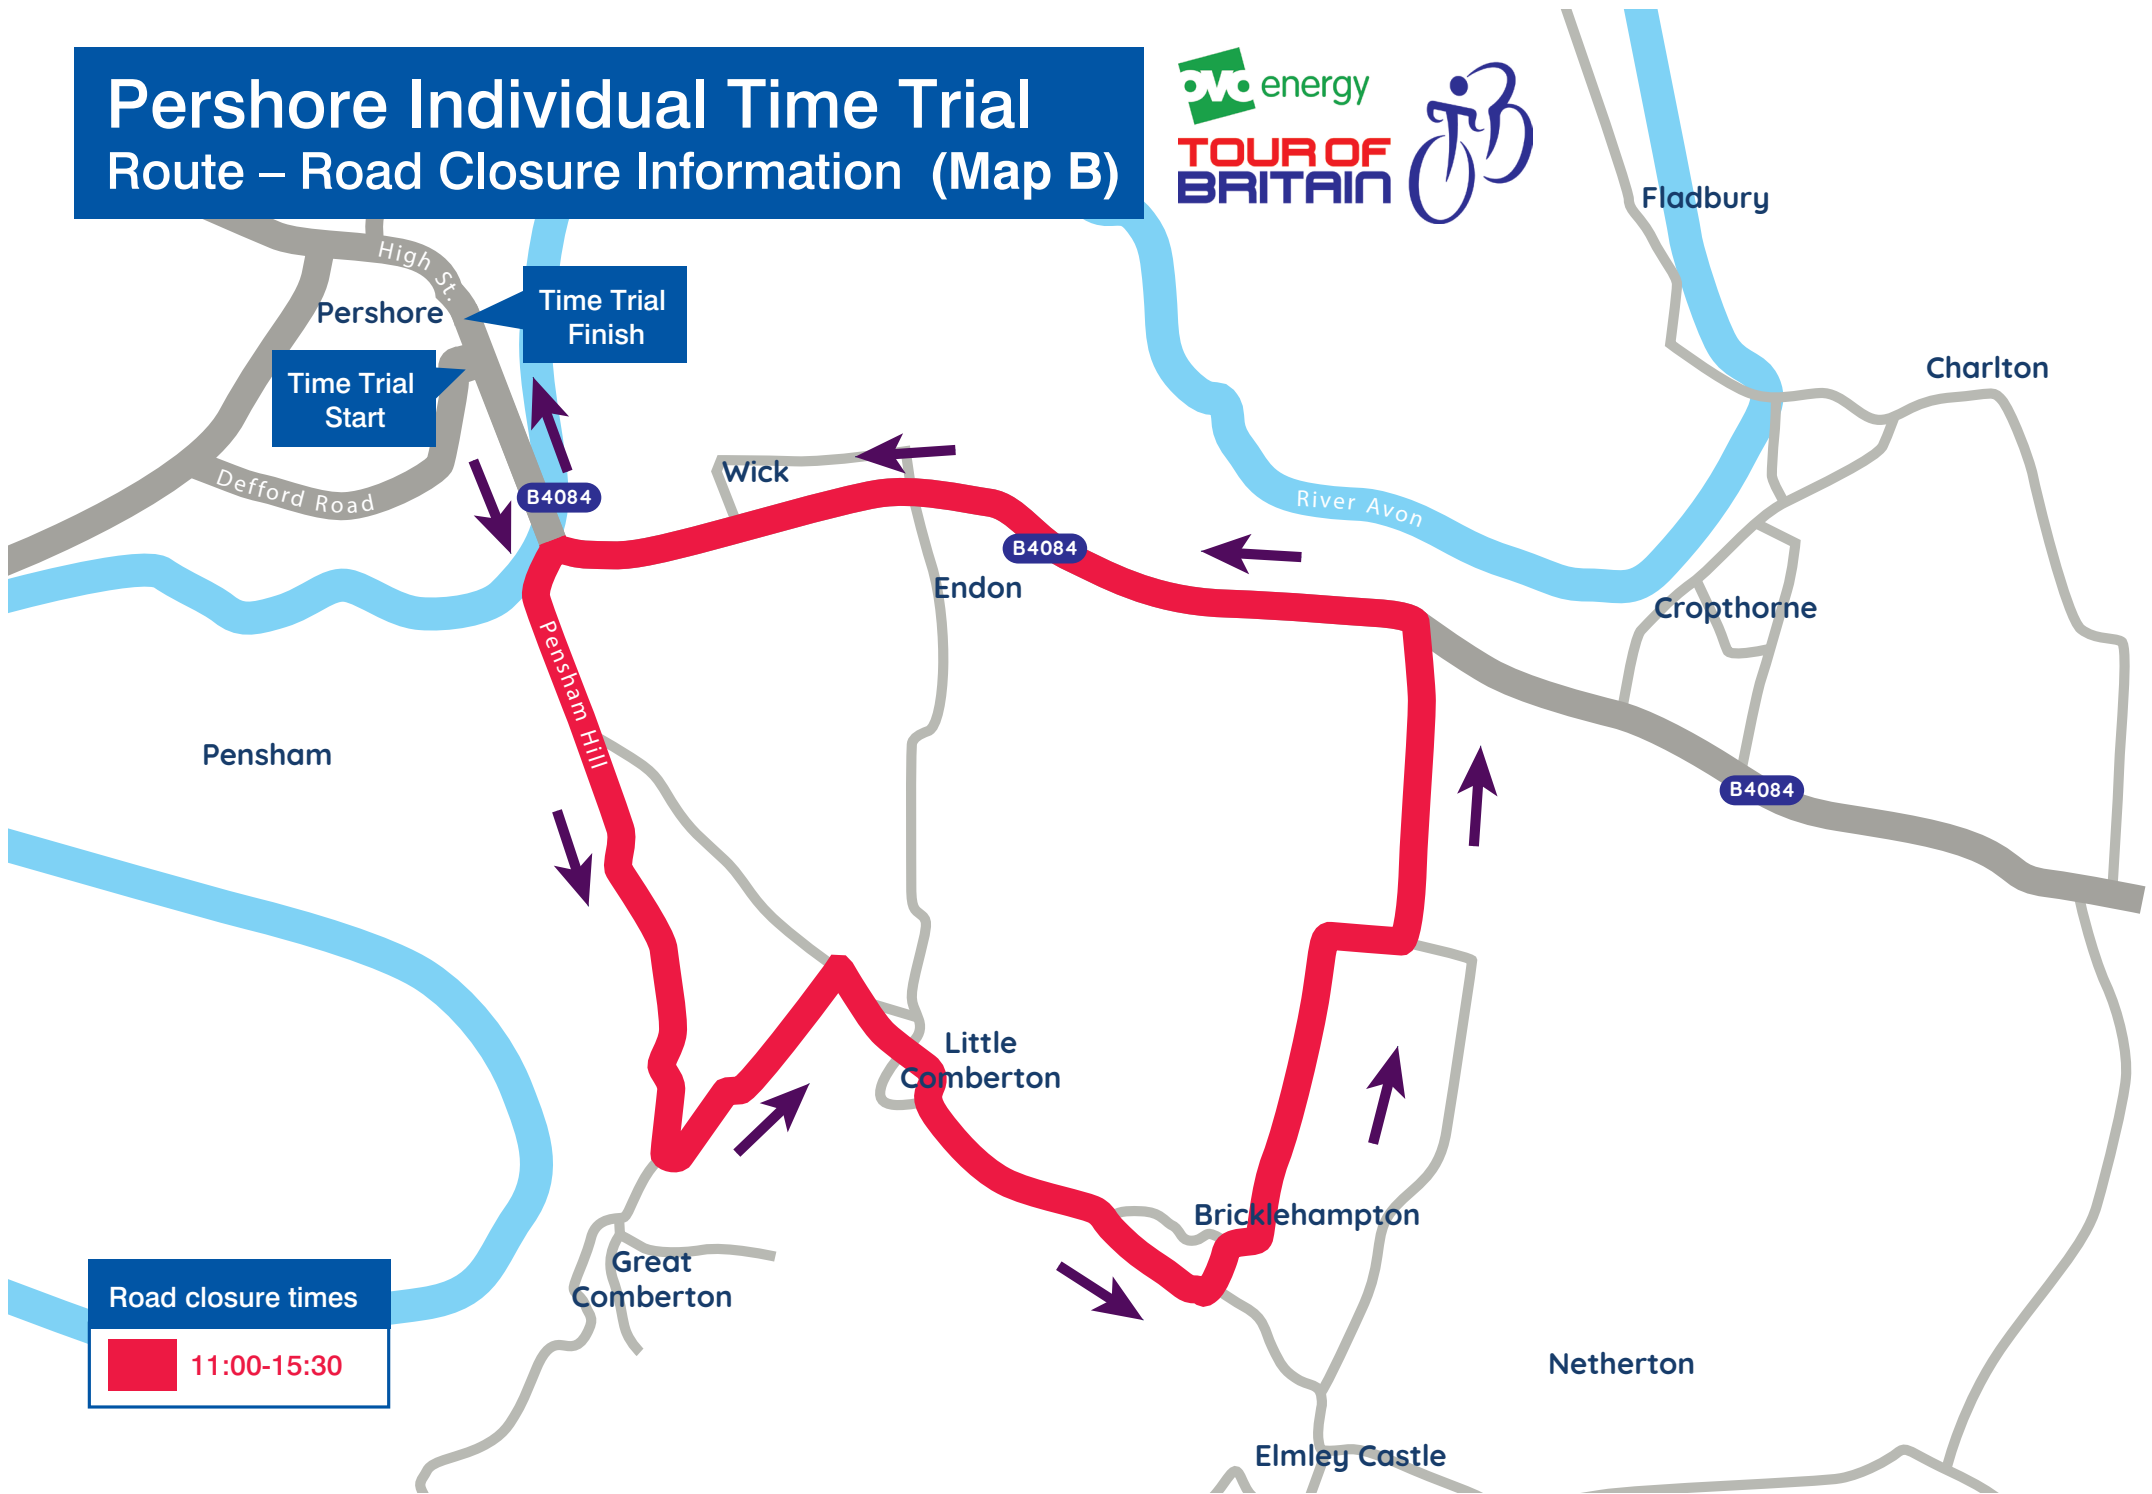

Pershere Individual Time Trial Road Closure Information (Map A)

| Road closure times | |
|---|---|
| 05:00-19:00 | 05:00-17:00 |
| 09:30-17:00 | 09:30-18:00 |

To Evesham and Worcester
A44

To Worcester
M5 J7

To Upton upon Severn,
The Malverns, Tewkesbury
and Cheltenham

To Evesham

Pershore Individual Time Trial Route – Road Closure Information (Map B)

Fladbury

Charlton

Time Trial Finish

Time Trial Start

Pershore

High St.

Defford Road

Wick

River Avon

Pensham Hill

B4084

B4084

B4084